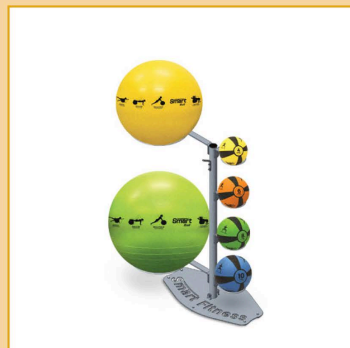

SMART CHOICE FOR UNATTENDED FITNESS FACILITIES.

- ① keeps products organized
- ② professional design
- ③ easy to order

Smart SELF-GUIDED PROGRAM

Products that provide results and are easy to use!

IT'S NEVER BEEN EASIER!

DELUXE PACKAGE

- Convenient Storage Display allows for easy access to all products
- Includes the following product:
 - (2) Exercise Mats, (2) Rollers
 - (1) 4lb, (2) 6lb, (2) 8lb, and (1) 10lb Medicine Balls
 - (1) 55cm, (1) 65cm, and (1) 75cm Stability Balls
 - (1) 20lb, 30lb, 50lb, 70lb, and 90lb Resistance Cables
 - (5 pairs) Quick Switch Flex Handles
- Dimensions: 68" x 26" x 74"

SKU 400-150-131
MSRP \$1,999

ESSENTIAL PACKAGE

- Space saving storage display that allows for easy access to the essential fitness training product
- Includes the following product:
 - (1) Exercise Mat, (1) Roller
 - (1) 4lb, (1) 6lb, (1) 8lb, and (1) 10lb Medicine Balls
 - (1) 55cm and (1) 65cm Stability Balls
 - (1) 20lb and (1) 30lb Resistance Cables
 - (2 pairs) Quick Switch Flex Handles
- Dimensions: 57" x 29" x 47"