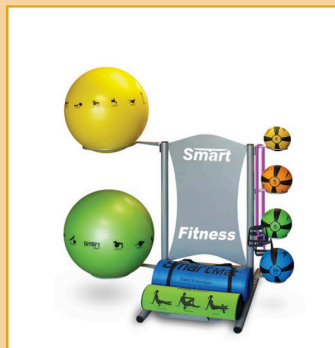

SMART CHOICE FOR UNATTENDED FITNESS FACILITIES.

- ① keeps products organized
- ② professional design
- ③ easy to order

Smart SELF-GUIDED PROGRAM

Products that provide results and are easy to use!

IT'S NEVER BEEN EASIER!

- Commercial-grade product can be used in any environment
- Multiple exercises on product guides users through an effective workout program
- All Self-Guided product packaged with unique storage solutions
- Select the perfect Self-Guided fitness package based on your facility's unique needs

DELUXE PACKAGE

- Convenient Storage Display allows for easy access to all products
- Includes the following product:
 - (2) Exercise Mats, (2) Rollers
 - (1) 4lb, (2) 6lb, (2) 8lb, and (1) 10lb Medicine Balls
 - (1) 55cm, (1) 65cm, and (1) 75cm Stability Balls
 - (1) 20lb, 30lb, 50lb, 70lb, and 90lb Resistance Cables
 - (5 pairs) Quick Switch Flex Handles
- Dimensions: 68" x 26" x 74"

SKU 400-150-131
MSRP \$1,999

ESSENTIAL PACKAGE

- Space saving storage display that allows for easy access to the essential fitness training product
- Includes the following product:
 - (1) Exercise Mat, (1) Roller
 - (1) 4lb, (1) 6lb, (1) 8lb, and (1) 10lb Medicine Balls
 - (1) 55cm and (1) 65cm Stability Balls
 - (1) 20lb and (1) 30lb Resistance Cables
 - (2 pairs) Quick Switch Flex Handles
- Dimensions: 57" x 29" x 47"