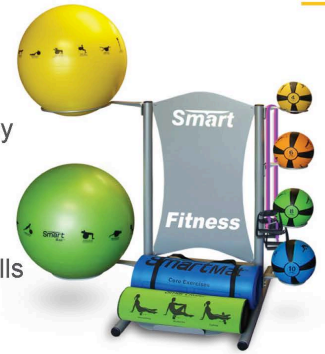

SMART CHOICE FOR UNATTENDED FITNESS FACILITIES.

- ① keeps products organized
- ② professional design
- ③ easy to order

Smart SELF-GUIDED PROGRAM

Products that provide results and are easy to use!

IT'S NEVER BEEN EASIER!

- Commercial-grade product can be used in any environment
- Multiple exercises on product guides users through an effective workout program
- All Self-Guided product packaged with unique storage solutions
- Select the perfect Self-Guided fitness package based on your facility's unique needs

DELUXE PACKAGE

- Convenient Storage Display allows for easy access to all products
- Includes the following product:
 - (2) Exercise Mats, (2) Rollers
 - (1) 4lb, (2) 6lb, (2) 8lb, and (1) 10lb Medicine Balls
 - (1) 55cm, (1) 65cm, and (1) 75cm Stability Balls
 - (1) 20lb, 30lb, 50lb, 70lb, and 90lb Resistance Cables
 - (5 pairs) Quick Switch Flex Handles
- Dimensions: 68" x 26" x 74"

SKU 400-150-131
MSRP \$1,999

ESSENTIAL PACKAGE

- Space saving storage display that allows for easy access to the essential fitness training product
- Includes the following product:
 - (1) Exercise Mat, (1) Roller
 - (1) 4lb, (1) 6lb, (1) 8lb, and (1) 10lb Medicine Balls
 - (1) 55cm and (1) 65cm Stability Balls
 - (1) 20lb and (1) 30lb Resistance Cables
 - (2 pairs) Quick Switch Flex Handles
- Dimensions: 57" x 29" x 47"